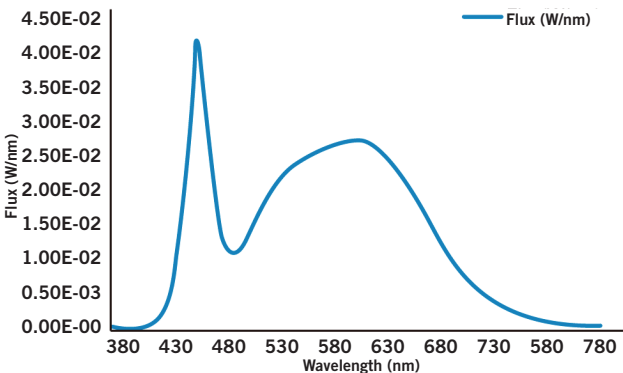

OPERATING SPECIFICATIONS

ELECTRICAL AND PERFORMANCE CHARACTERISTICS

Input Voltage	CRI	Bare Lamp Wattage	Nominal Lamp Lumens	System Wattage*			Initial Lumens*			Nominal Bare Lamp Efficacy	Power Factor	Max. THD
				0.78BF	0.88BF	1.18BF	0.78BF	0.88BF	1.18BF			
Ballast Dependent	>80	12W	1800 lm	13.29	15	20.1	1584	1800 lm	2382 lm	150 lm/W	>0.9	20%

* Nominal values. Actual values may vary depending on electronic ballast used.

RATED LIFE

L70 (Hours)	50,000
-------------	--------

SPECTRAL DISTRIBUTION

POLAR CANDELA DISTRIBUTION

Maximum Candela = 1248.55
 Located at Horizontal Angle = 0,
 Vertical Angle 0