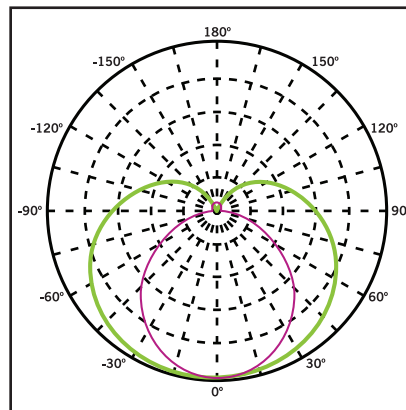

OPERATING SPECIFICATIONS

ELECTRICAL AND PERFORMANCE CHARACTERISTICS

Input Voltage	CRI	Bare Lamp Wattage	Nominal Lamp Lumens	System Wattage*			Initial Lumens*			Nominal Bare Lamp Efficacy	Power Factor	Max. THD
				0.78BF	0.88BF	1.18BF	0.78BF	0.88BF	1.18BF			
Ballast Dependent	>80	12W	1800 lm	13.29	15	20.1	1584	1800 lm	2382 lm	150 lm/W	>0.9	20%

* Nominal values. Actual values may vary depending on electronic ballast used.

RATED LIFE

L70 (Hours)	50,000
-------------	--------

SPECTRAL DISTRIBUTION

POLAR CANDELA DISTRIBUTION

Maximum Candela = 1248.55
 Located at Horizontal Angle = 0,
 Vertical Angle 0

1. Violet Vertical Plane through Horizontal Angles (90-270)
2. Green Vertical Plane through Horizontal Angles (0-180)

Beam Angle: 220°

Visible Light Area: 325°

KT-LED12T8-48G-850-S /G2

T8 LED LAMP

WIRING

Plug and Play: Simply replace the existing fluorescent lamp with Keystone Smart Drive LED lamp. No changes to the existing fluorescent ballast wiring needed. For ballast compatibility questions, please contact Keystone.

PHYSICAL CHARACTERISTICS

LAMP DIMENSIONS

A (Illuminated Length)	44.70"
B (Body Length)	47.15"
C (Diameter)	1.00"

NOMINAL LENGTH: 48" **BASE TYPE:** G13 (Medium Bi-Pin)

ORDERING INFORMATION

ORDER CODE	PACKAGING STYLE	PACK QTY.	ITEM STATUS
KT-LED12T8-48G-850-S /G2-CP	Carton Pack (Egg Crate Packaging)	25	Quick Ship
KT-LED12T8-48G-850-S /G2-DP	Distributor Pack (Individual Cartons)	20	Quick Ship